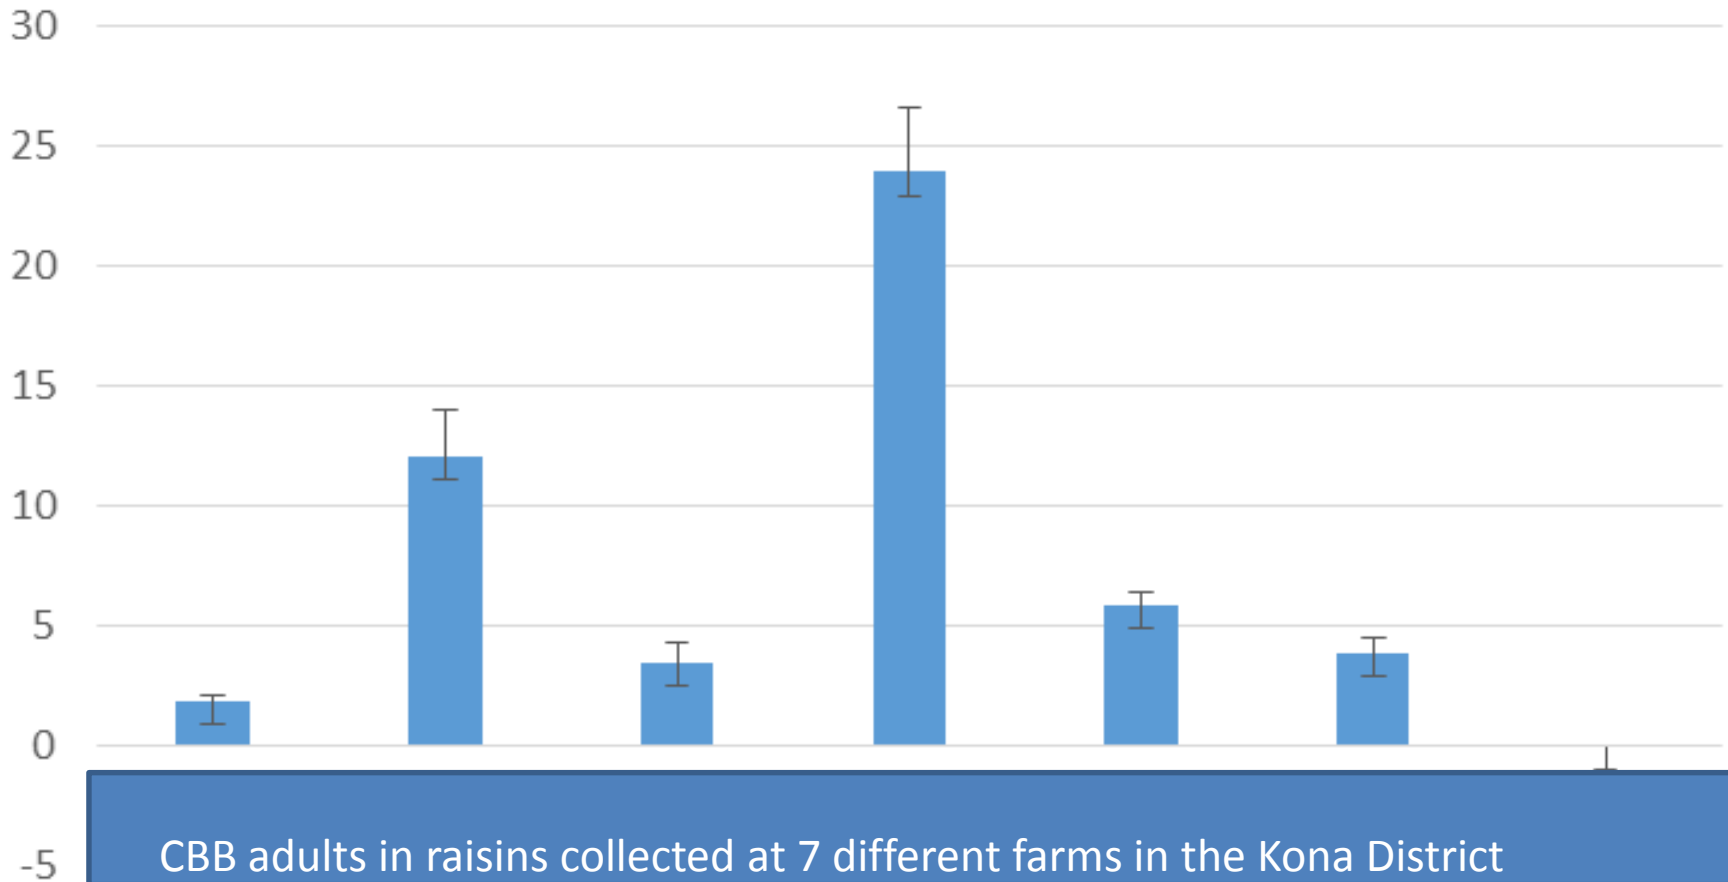

Google earth

Imagery Date: 6/13/2014 19°27'48.90" N 159°51'15.44" W elev: 4005 ft. eye alt: 41.64 mi

average number of adults per raisin

Mamalahoa Hwy

FERAL1

© 2016 Google

Google earth

2001