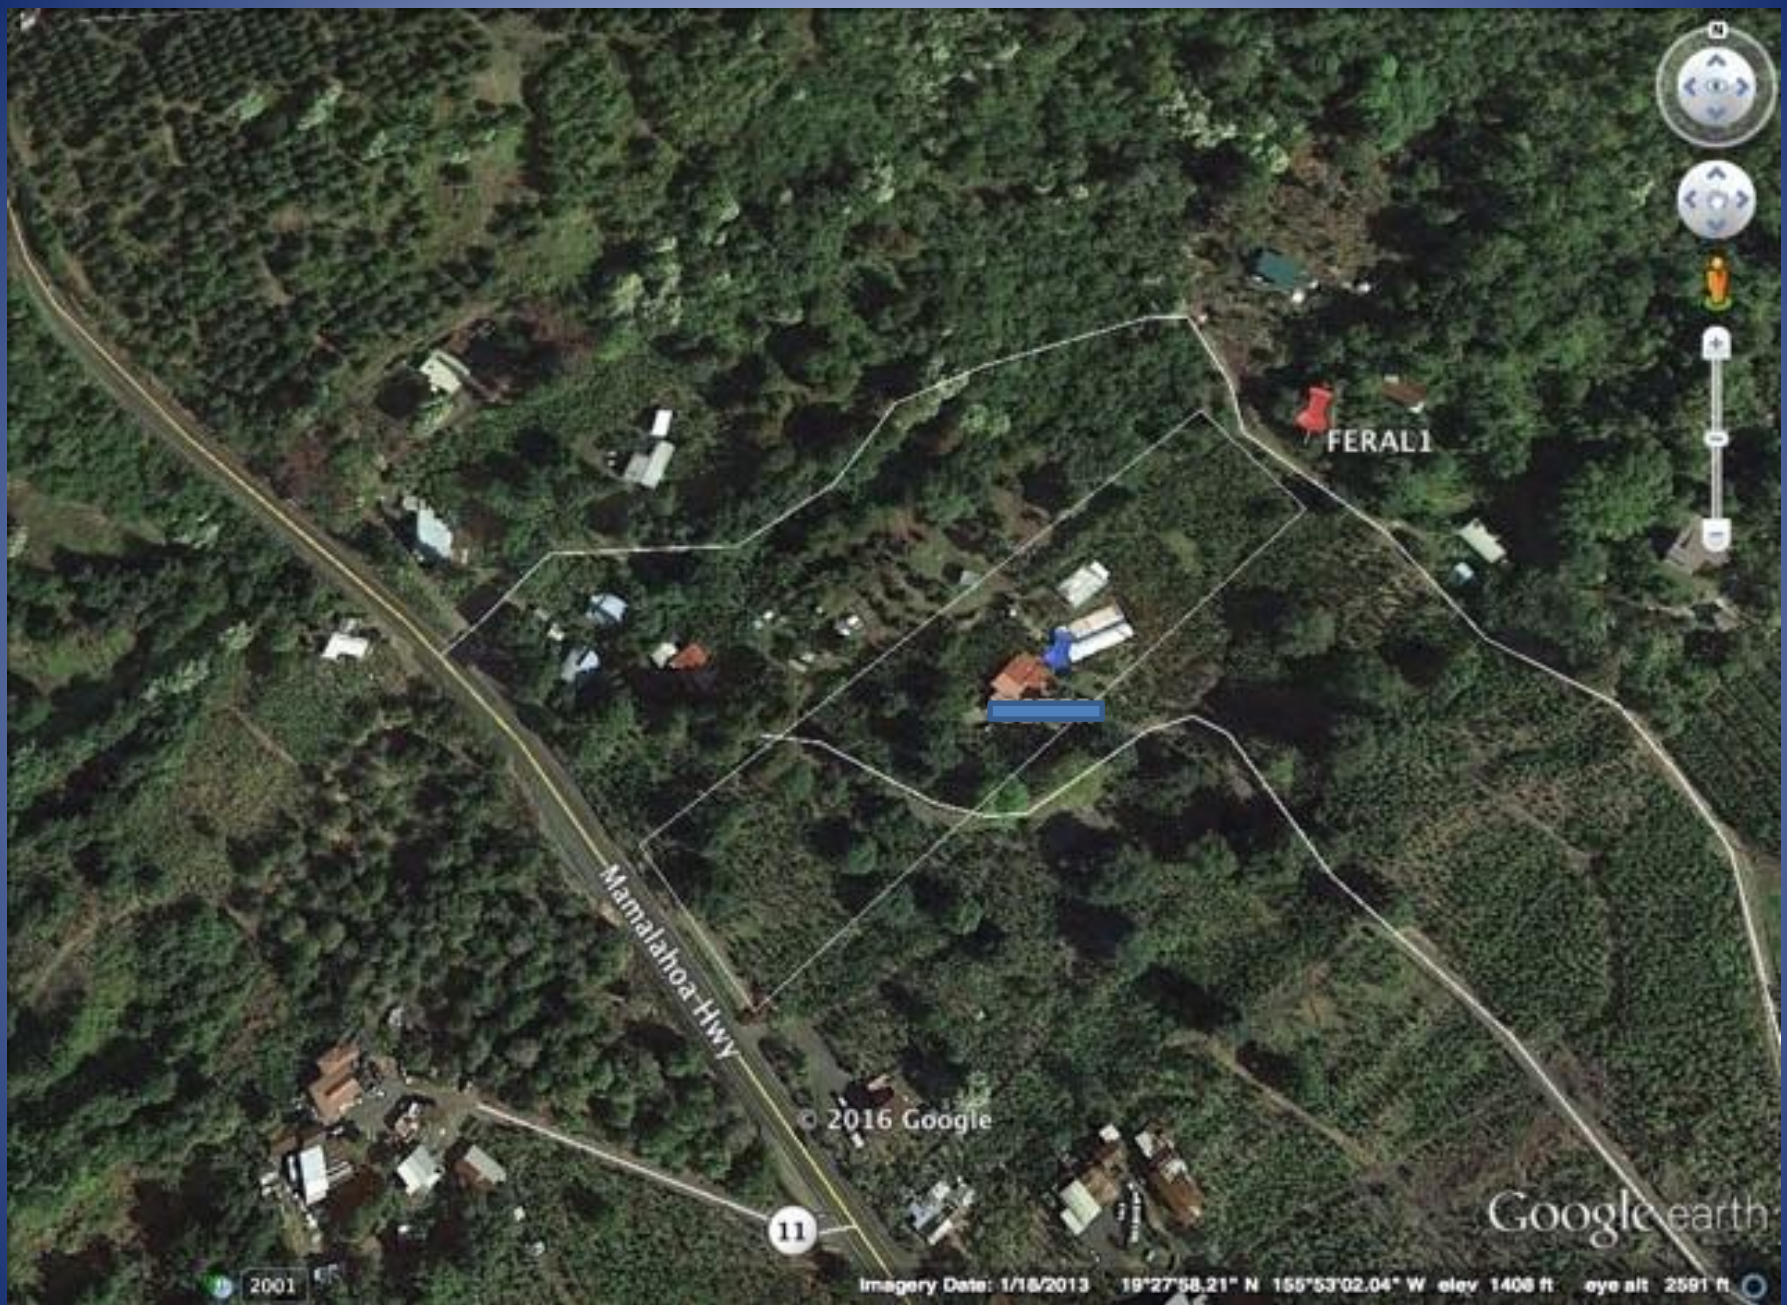

OSTER

19 190

11

© 2016 Google
Data LDEO-Columbia, NSF, NOAA
Data MBARI
Image Landsat

Google earth

Imagery Date: 12/13/2015 19°28'27.01" N 155°30'13.40" W elev 10330 ft eye alt 75.42 mi

Data SDEST/UHM
© 2016 Google
Image © 2016 DigitalGlobe

Google earth

Imagery Date: 6/13/2014 19°27'48.90" N 159°51'15.44" W elev: 4005 ft. eye alt: 41.64 mi

average number of adults per raisin

Mamalahoa Hwy

FERAL1

© 2016 Google

Google earth

2001